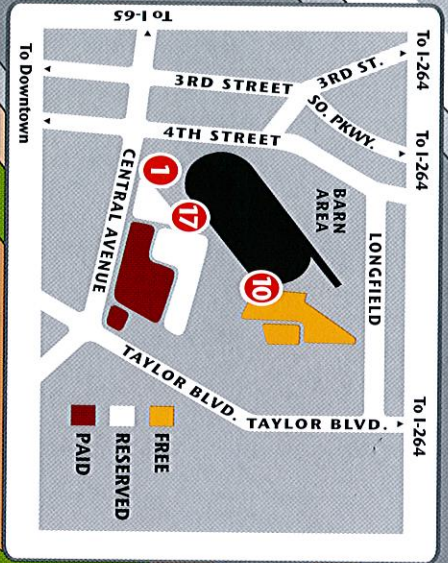

DIRECTIONAL/ PARKING MAP

(Not valid Oaks and Derby Days)

CHURCHILL DOWNS

Please note: ALL parking on Derby and Oaks days is reserved parking and is sold in advance. The information on this map is NOT valid on those days.

* Hangtag required to access these lots.