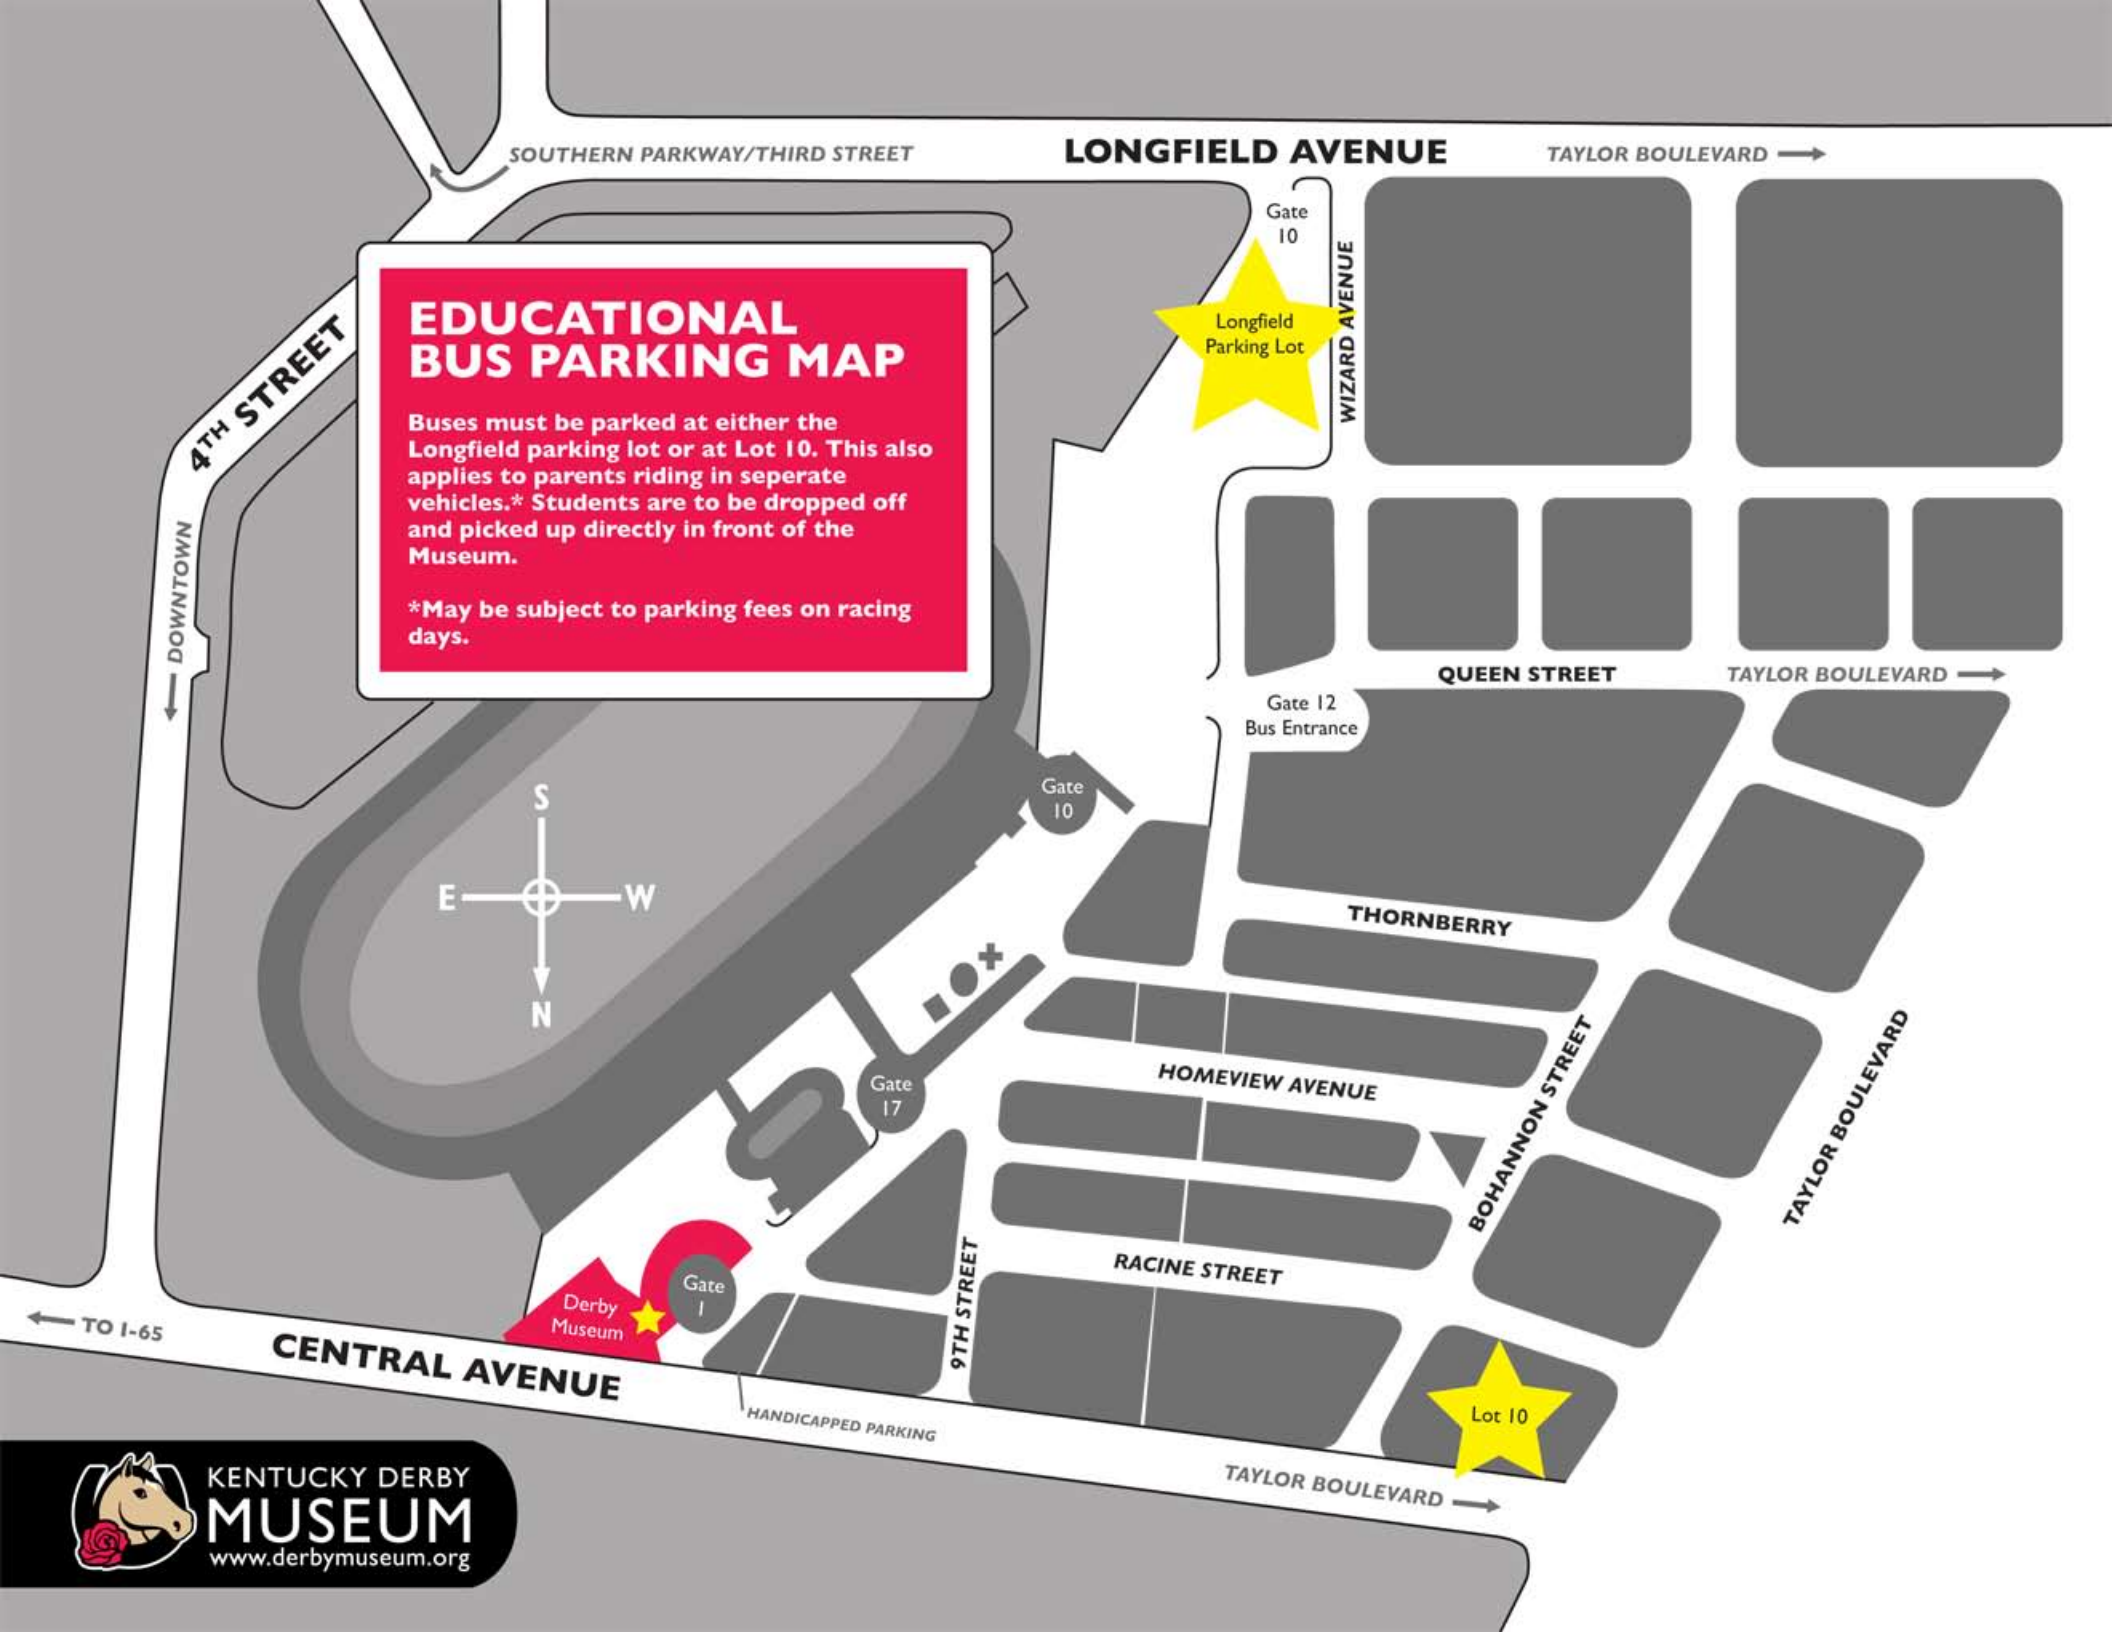

EDUCATIONAL BUS PARKING MAP

Buses must be parked at either the Longfield parking lot or at Lot 10. This also applies to parents riding in separate vehicles.* Students are to be dropped off and picked up directly in front of the Museum.

*May be subject to parking fees on racing days.

KENTUCKY DERBY
MUSEUM
www.derbymuseum.org